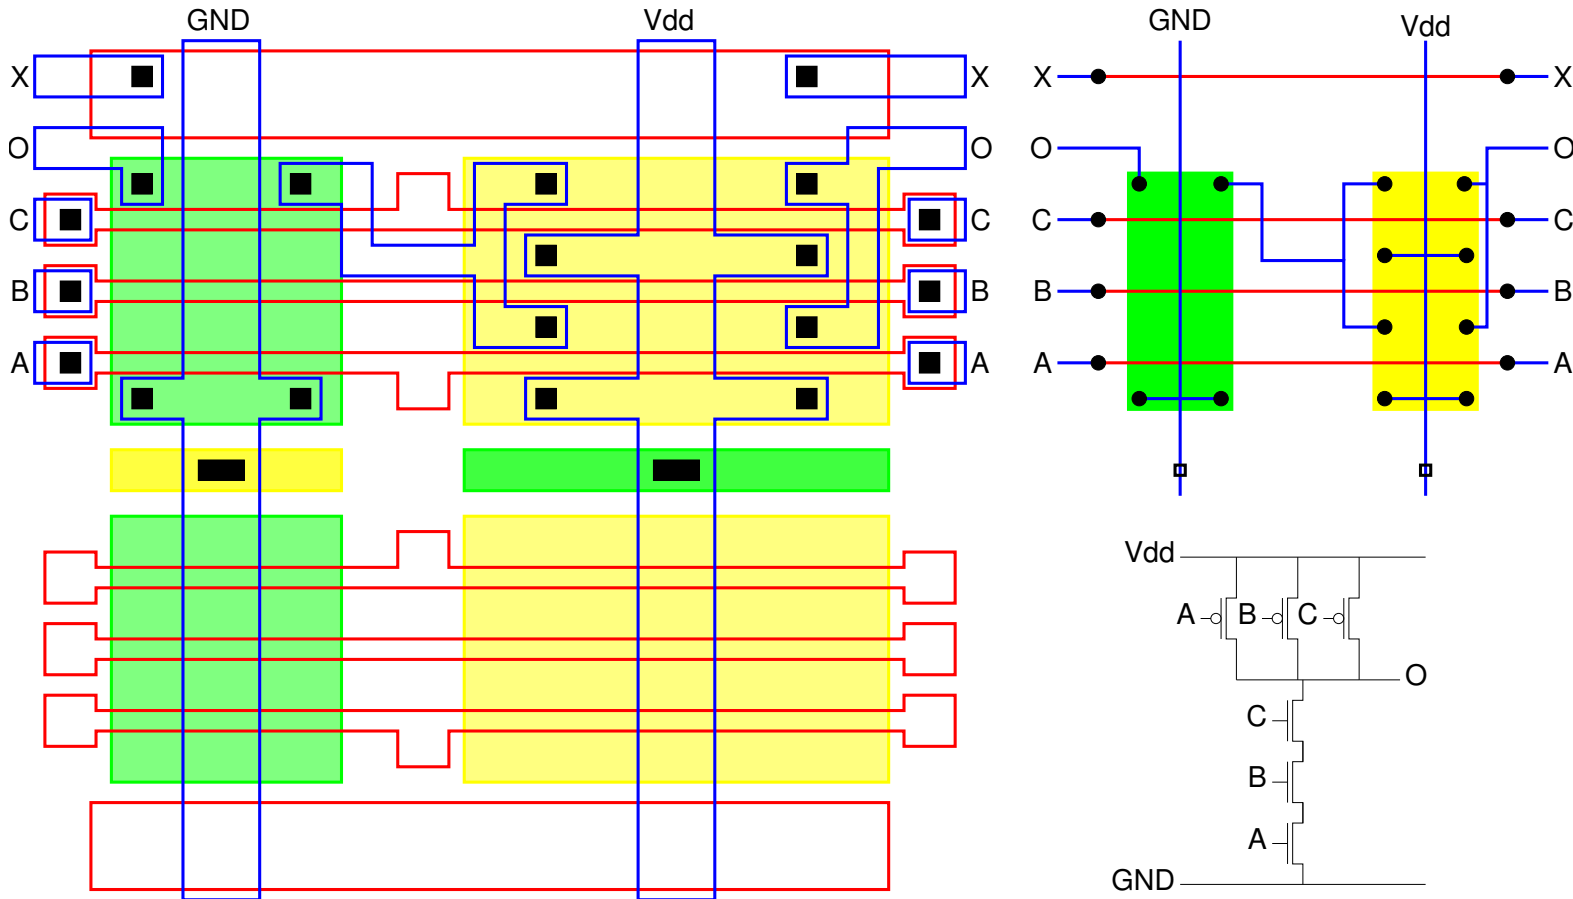

Mask Programmable Gate Array

- Stick diagrams cannot always show the full picture.